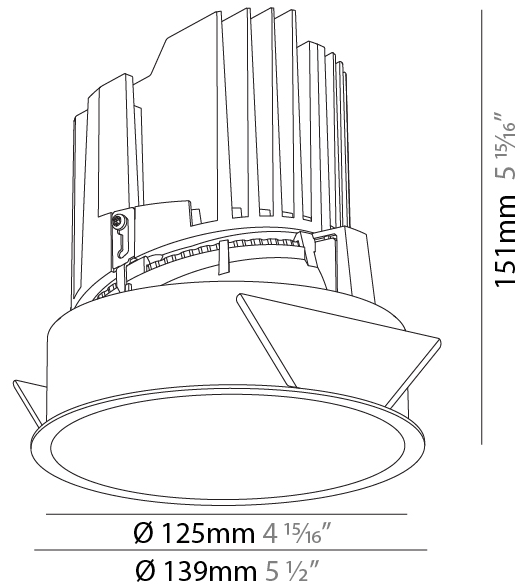

Series: Bioniq
Subseries: Bioniq Round Deep
Brand: Prolicht
Division: Architectural
Mounting Type: Recessed
Mounting Location: Ceiling
Subcategory: Downlight

PHYSICAL

Shape: Round
Diameter (mm): 139
Diameter (in): 5 1/2
Height (mm): 151
Height (in): 5 15/16
Ceiling Thickness (mm): 10 / 12.5 / 15
Ceiling Thickness (in): 3/8 or 1/2 or 9/16
Min. Recessing Depth (mm): 170
Min. Recessing Depth (in): 6 11/16
Light Distribution: Downlight
Weight (kg): 0.951
Weight (lbs): 2.1
Fixture Finish: SSR / BKV / CWI / CRY / HAB / LAG / UFT / ITA / RUA / RUR / MIC / FTG / MYG / TWT / LOD / PUS / FRO / FUP / KIA / POP / BLS / SPG / MEY / GOH / GUM / CHC / COM / ABZ / JAG / OBR / MOS / ROR
Fixture Material: Aluminum Die Cast
Cut-out Measurements: 130mm / 5 1/8"

ELECTRICAL

Lamp Type: LED (Zhaga Standard)
Input Wattage (W): 28.6
Total Output Wattage (W): 26.4
Dimming: Tri-Mode (Non-Dimming and Phase Dimming (120Vac only) and 0-10V Dimming)
Driver Included: No
Driver Location: Recessed Housing
Driver Type: Constant Current - Universal
Driver Class: Class 2
Input Voltage (V): 120 - 277
Constant Current (MA): 700

LED

Number of LEDs: 1
Color Temperature (°K): 2700 / 3000 / 3500 / 4000
Max. Delivered Lumen (lm): 1890 / 1940 / 2038 / 2080
Nominal Lumen (lm): 3210 / 3290 / 3459 / 3530
CRI: >90 CRI
Efficiency (%): 0.631
Lamp Life (hrs): 50000

OPTICAL

Reflector: 20 / 25 / 40

RATINGS AND CERTIFICATIONS

Certified By: Certified for North American Standards
IP rating: IP54